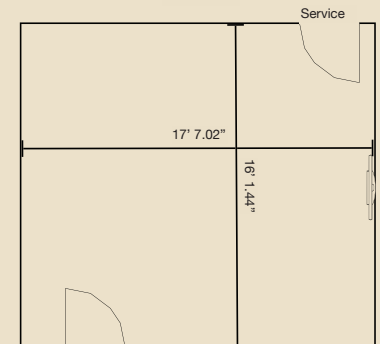

FLYING HORSE MEETING ROOMS®

THE LODGE AT FLYING HORSE

MILANO

TURIN

VERONA

MILANO Length: 37' 4.39"
Width: 38' 10.96"
Height: 14' 11"

TURIN Length: 37' 3.98"
Width: 38' 11.89"
Height: 9' 8"

VERONA Length: 32' 9.87"
Width: 21' 7.79"
Height: 8' 10"

FLYING HORSE MEETING ROOMS[®]

THE CLUB AT FLYING HORSE

THOMAS BLAKE BALLROOM

Length: 37' 11.59"
Width: 63' 0.41"
Height: 12'

SIENNA Length: 21' 3.65"
Width: 18' 7.28"
Height: 10'

PORTOFINO Length: 16' 1.27"
Width: 18' 7.95"
Height: 9' 3"

VENEZIA Length: 16' 1.44"
Width: 17' 7.02"
Height: 9' 2"

Length: 35' 8.01" **ROTUNDA**
Width: 28' 2.26"
Height: 19' 9"

| Room Name | Sq. Ft. | Banquet | Reception | Classroom | Theater | U-Shape | Conference |
|-----------------------|---------|---------|-----------|-----------|---------|---------|------------|
| Thomas Blake Ballroom | 2,079 | 140 | 250 | 60 | 150 | 48 | 30 |
| Rotunda | 600 | 40 | 50 | - | - | - | - |
| Sienna | 408 | 12 | 12 | - | - | - | 12 |
| Venezia | 297 | 10 | 10 | - | - | - | 10 |
| Portofino | 297 | 10 | 10 | - | - | - | 10 |