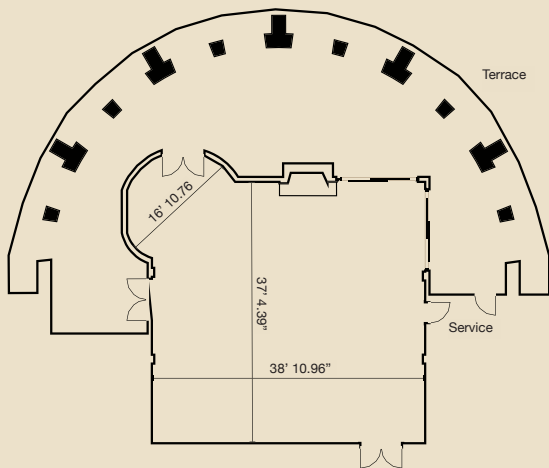

FLYING HORSE MEETING ROOMS®

THE LODGE AT FLYING HORSE

MILANO

TURIN

VERONA

MILANO Length: 37' 4.39"
Width: 38' 10.96"
Height: 14' 11"

TURIN Length: 37' 3.98"
Width: 38' 11.89"
Height: 9' 8"

VERONA Length: 32' 9.87"
Width: 21' 7.79"
Height: 8' 10"

| Room Name | Sq. Ft. | Banquet | Reception | Classroom | Theater | U-Shape | Conference |
|-----------|---------|---------|-----------|-----------|---------|---------|------------|
| Milano | 1,520 | - | - | 50 | 90 | 28 | 20 |
| Turin | 1,520 | - | - | 50 | 90 | 20 | 20 |
| Verona | 704 | - | - | - | - | - | 16 |

FLYING HORSE MEETING ROOMS[®]

THE CLUB AT FLYING HORSE

THOMAS BLAKE BALLROOM

Length: 37' 11.59"
Width: 63' 0.41"
Height: 12'

SIENNA Length: 21' 3.65"
Width: 18' 7.28"
Height: 10'

PORTOFINO Length: 16' 1.27"
Width: 18' 7.95"
Height: 9' 3"

VENEZIA Length: 16' 1.44"
Width: 17' 7.02"
Height: 9' 2"

Length: 35' 8.01" **ROTUNDA**
Width: 28' 2.26"
Height: 19' 9"

| Room Name | Sq. Ft. | Banquet | Reception | Classroom | Theater | U-Shape | Conference |
|-----------------------|---------|---------|-----------|-----------|---------|---------|------------|
| Thomas Blake Ballroom | 2,079 | 140 | 250 | 60 | 150 | 48 | 30 |
| Rotunda | 600 | 40 | 50 | - | - | - | - |
| Sienna | 408 | 12 | 12 | - | - | - | 12 |
| Venezia | 297 | 10 | 10 | - | - | - | 10 |
| Portofino | 297 | 10 | 10 | - | - | - | 10 |