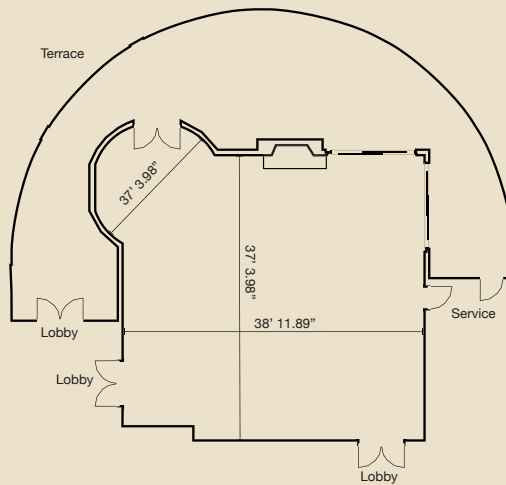

FLYING HORSE MEETING ROOMS®

THE LODGE AT FLYING HORSE

MILANO

TURIN

VERONA

MILANO Length: 37' 4.39"
Width: 38' 10.96"
Height: 14' 11"

TURIN Length: 37' 3.98"
Width: 38' 11.89"
Height: 9' 8"

VERONA Length: 32' 9.87"
Width: 21' 7.79"
Height: 8' 10"

| Room Name | Sq. Ft. | Banquet | Reception | Classroom | Theater | U-Shape | Conference |
|-----------|---------|---------|-----------|-----------|---------|---------|------------|
| Milano | 1,520 | - | - | 50 | 90 | 28 | 20 |
| Turin | 1,520 | - | - | 50 | 90 | 20 | 20 |
| Verona | 704 | - | - | - | - | - | 16 |

FLYING HORSE MEETING ROOMS[®]

THE CLUB AT FLYING HORSE

THOMAS BLAKE BALLROOM

Length: 37' 11.59"
Width: 63' 0.41"
Height: 12'

SIENNA Length: 21' 3.65"
Width: 18' 7.28"
Height: 10'

PORTOFINO Length: 16' 1.27"
Width: 18' 7.95"
Height: 9' 3"

VENEZIA Length: 16' 1.44"
Width: 17' 7.02"
Height: 9' 2"

Length: 35' 8.01" **ROTUNDA**
Width: 28' 2.26"
Height: 19' 9"

| Room Name | Sq. Ft. | Banquet | Reception | Classroom | Theater | U-Shape | Conference |
|-----------------------|---------|---------|-----------|-----------|---------|---------|------------|
| Thomas Blake Ballroom | 2,079 | 140 | 250 | 60 | 150 | 48 | 30 |
| Rotunda | 600 | 40 | 50 | - | - | - | - |
| Sienna | 408 | 12 | 12 | - | - | - | 12 |
| Venezia | 297 | 10 | 10 | - | - | - | 10 |
| Portofino | 297 | 10 | 10 | - | - | - | 10 |