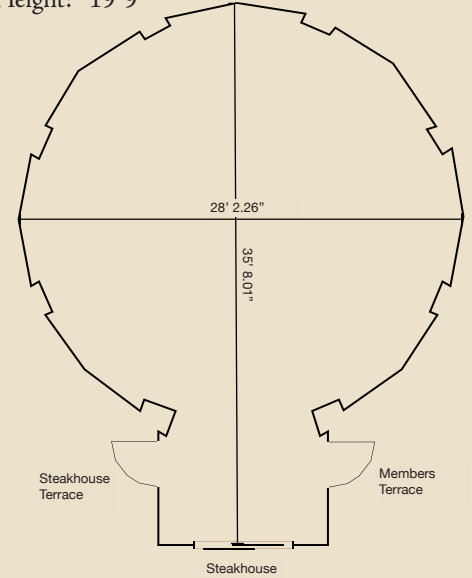

FLYING HORSE MEETING ROOMS®

THE LODGE AT FLYING HORSE

MILANO

TURIN

VERONA

MILANO Length: 37' 4.39"
Width: 38' 10.96"
Height: 14' 11"

TURIN Length: 37' 3.98"
Width: 38' 11.89"
Height: 9' 8"

VERONA Length: 32' 9.87"
Width: 21' 7.79"
Height: 8' 10"

| Room Name | Sq. Ft. | Banquet | Reception | Classroom | Theater | U-Shape | Conference |
|-----------|---------|---------|-----------|-----------|---------|---------|------------|
| Milano | 1,520 | - | - | 50 | 90 | 28 | 20 |
| Turin | 1,520 | - | - | 50 | 90 | 20 | 20 |
| Verona | 704 | - | - | - | - | - | 16 |

FLYING HORSE MEETING ROOMS[®]

THE CLUB AT FLYING HORSE

THOMAS BLAKE BALLROOM

Length: 37' 11.59"
Width: 63' 0.41"
Height: 12'

SIENNA Length: 21' 3.65"
Width: 18' 7.28"
Height: 10'

PORTOFINO Length: 16' 1.27"
Width: 18' 7.95"
Height: 9' 3"

VENEZIA Length: 16' 1.44"
Width: 17' 7.02"
Height: 9' 2"

Length: 35' 8.01" **ROTUNDA**
Width: 28' 2.26"
Height: 19' 9"

| Room Name | Sq. Ft. | Banquet | Reception | Classroom | Theater | U-Shape | Conference |
|-----------------------|---------|---------|-----------|-----------|---------|---------|------------|
| Thomas Blake Ballroom | 2,079 | 140 | 250 | 60 | 150 | 48 | 30 |
| Rotunda | 600 | 40 | 50 | - | - | - | - |
| Sienna | 408 | 12 | 12 | - | - | - | 12 |
| Venezia | 297 | 10 | 10 | - | - | - | 10 |
| Portofino | 297 | 10 | 10 | - | - | - | 10 |