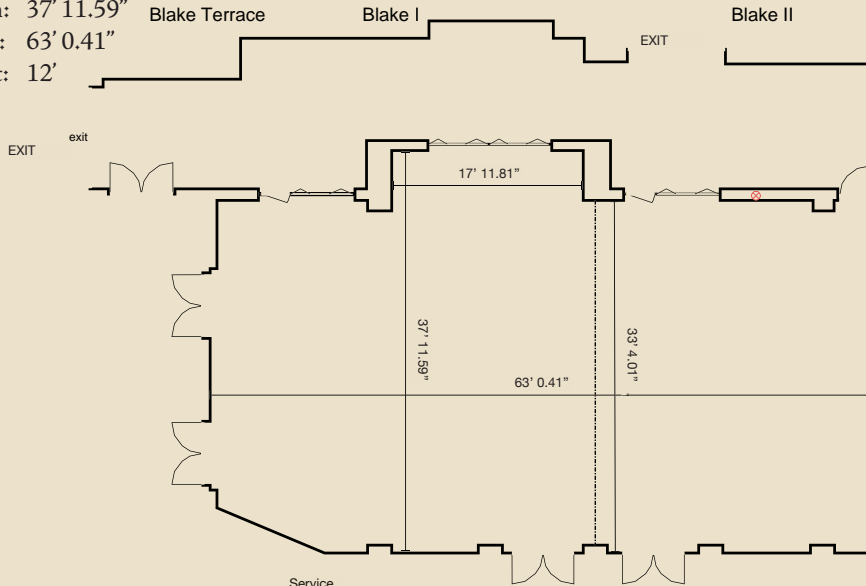

FLYING HORSE MEETING ROOMS®

THE LODGE AT FLYING HORSE

MILANO

TURIN

VERONA

MILANO Length: 37' 4.39"
Width: 38' 10.96"
Height: 14' 11"

TURIN Length: 37' 3.98"
Width: 38' 11.89"
Height: 9' 8"

VERONA Length: 32' 9.87"
Width: 21' 7.79"
Height: 8' 10"

| Room Name | Sq. Ft. | Banquet | Reception | Classroom | Theater | U-Shape | Conference |
|-----------|---------|---------|-----------|-----------|---------|---------|------------|
| Milano | 1,520 | - | - | 50 | 90 | 28 | 20 |
| Turin | 1,520 | - | - | 50 | 90 | 20 | 20 |
| Verona | 704 | - | - | - | - | - | 16 |

FLYING HORSE MEETING ROOMS[®]

THE CLUB AT FLYING HORSE

THOMAS BLAKE BALLROOM

Length: 37' 11.59"
Width: 63' 0.41"
Height: 12'

SIENNA Length: 21' 3.65"
Width: 18' 7.28"
Height: 10'

PORTOFINO Length: 16' 1.27"
Width: 18' 7.95"
Height: 9' 3"

VENEZIA Length: 16' 1.44"
Width: 17' 7.02"
Height: 9' 2"

Length: 35' 8.01" **ROTUNDA**
Width: 28' 2.26"
Height: 19' 9"

| Room Name | Sq. Ft. | Banquet | Reception | Classroom | Theater | U-Shape | Conference |
|-----------------------|---------|---------|-----------|-----------|---------|---------|------------|
| Thomas Blake Ballroom | 2,079 | 140 | 250 | 60 | 150 | 48 | 30 |
| Rotunda | 600 | 40 | 50 | - | - | - | - |
| Sienna | 408 | 12 | 12 | - | - | - | 12 |
| Venezia | 297 | 10 | 10 | - | - | - | 10 |
| Portofino | 297 | 10 | 10 | - | - | - | 10 |