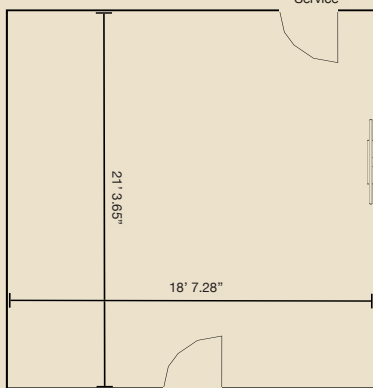

FLYING HORSE MEETING ROOMS®

THE LODGE AT FLYING HORSE

MILANO

TURIN

VERONA

MILANO Length: 37' 4.39"
Width: 38' 10.96"
Height: 14' 11"

TURIN Length: 37' 3.98"
Width: 38' 11.89"
Height: 9' 8"

VERONA Length: 32' 9.87"
Width: 21' 7.79"
Height: 8' 10"

| Room Name | Sq. Ft. | Banquet | Reception | Classroom | Theater | U-Shape | Conference |
|-----------|---------|---------|-----------|-----------|---------|---------|------------|
| Milano | 1,520 | - | - | 50 | 90 | 28 | 20 |
| Turin | 1,520 | - | - | 50 | 90 | 20 | 20 |
| Verona | 704 | - | - | - | - | - | 16 |

FLYING HORSE MEETING ROOMS[®]

THE CLUB AT FLYING HORSE

THOMAS BLAKE BALLROOM

Length: 37' 11.59"
Width: 63' 0.41"
Height: 12'

SIENNA Length: 21' 3.65"
Width: 18' 7.28"
Height: 10'

PORTOFINO Length: 16' 1.27"
Width: 18' 7.95"
Height: 9' 3"

VENEZIA Length: 16' 1.44"
Width: 17' 7.02"
Height: 9' 2"

Length: 35' 8.01" **ROTUNDA**
Width: 28' 2.26"
Height: 19' 9"

| Room Name | Sq. Ft. | Banquet | Reception | Classroom | Theater | U-Shape | Conference |
|-----------------------|---------|---------|-----------|-----------|---------|---------|------------|
| Thomas Blake Ballroom | 2,079 | 140 | 250 | 60 | 150 | 48 | 30 |
| Rotunda | 600 | 40 | 50 | - | - | - | - |
| Sienna | 408 | 12 | 12 | - | - | - | 12 |
| Venezia | 297 | 10 | 10 | - | - | - | 10 |
| Portofino | 297 | 10 | 10 | - | - | - | 10 |