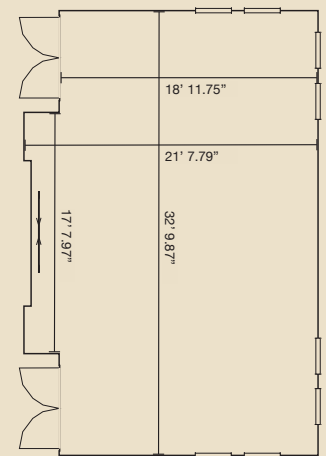

FLYING HORSE MEETING ROOMS®

THE LODGE AT FLYING HORSE

MILANO

TURIN

VERONA

MILANO Length: 37' 4.39"
Width: 38' 10.96"
Height: 14' 11"

TURIN Length: 37' 3.98"
Width: 38' 11.89"
Height: 9' 8"

VERONA Length: 32' 9.87"
Width: 21' 7.79"
Height: 8' 10"

| Room Name | Sq. Ft. | Banquet | Reception | Classroom | Theater | U-Shape | Conference |
|-----------|---------|---------|-----------|-----------|---------|---------|------------|
| Milano | 1,520 | - | - | 50 | 90 | 28 | 20 |
| Turin | 1,520 | - | - | 50 | 90 | 20 | 20 |
| Verona | 704 | - | - | - | - | - | 16 |

FLYING HORSE MEETING ROOMS[®]

THE CLUB AT FLYING HORSE

THOMAS BLAKE BALLROOM

Length: 37' 11.59"
Width: 63' 0.41"
Height: 12'

SIENNA Length: 21' 3.65"
Width: 18' 7.28"
Height: 10'

PORTOFINO Length: 16' 1.27"
Width: 18' 7.95"
Height: 9' 3"

VENEZIA Length: 16' 1.44"
Width: 17' 7.02"
Height: 9' 2"

Length: 35' 8.01" **ROTUNDA**
Width: 28' 2.26"
Height: 19' 9"

| Room Name | Sq. Ft. | Banquet | Reception | Classroom | Theater | U-Shape | Conference |
|-----------------------|---------|---------|-----------|-----------|---------|---------|------------|
| Thomas Blake Ballroom | 2,079 | 140 | 250 | 60 | 150 | 48 | 30 |
| Rotunda | 600 | 40 | 50 | - | - | - | - |
| Sienna | 408 | 12 | 12 | - | - | - | 12 |
| Venezia | 297 | 10 | 10 | - | - | - | 10 |
| Portofino | 297 | 10 | 10 | - | - | - | 10 |