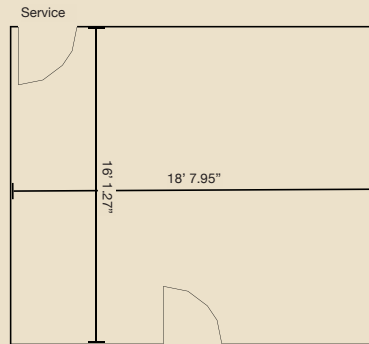

FLYING HORSE MEETING ROOMS®

THE LODGE AT FLYING HORSE

MILANO

TURIN

VERONA

MILANO Length: 37' 4.39"
Width: 38' 10.96"
Height: 14' 11"

TURIN Length: 37' 3.98"
Width: 38' 11.89"
Height: 9' 8"

VERONA Length: 32' 9.87"
Width: 21' 7.79"
Height: 8' 10"

| Room Name | Sq. Ft. | Banquet | Reception | Classroom | Theater | U-Shape | Conference |
|-----------|---------|---------|-----------|-----------|---------|---------|------------|
| Milano | 1,520 | - | - | 50 | 90 | 28 | 20 |
| Turin | 1,520 | - | - | 50 | 90 | 20 | 20 |
| Verona | 704 | - | - | - | - | - | 16 |

FLYING HORSE MEETING ROOMS[®]

THE CLUB AT FLYING HORSE

THOMAS BLAKE BALLROOM

Length: 37' 11.59"
Width: 63' 0.41"
Height: 12'

SIENNA Length: 21' 3.65"
Width: 18' 7.28"
Height: 10'

PORTOFINO Length: 16' 1.27"
Width: 18' 7.95"
Height: 9' 3"

VENEZIA Length: 16' 1.44"
Width: 17' 7.02"
Height: 9' 2"

Length: 35' 8.01" **ROTUNDA**
Width: 28' 2.26"
Height: 19' 9"

| Room Name | Sq. Ft. | Banquet | Reception | Classroom | Theater | U-Shape | Conference |
|-----------------------|---------|---------|-----------|-----------|---------|---------|------------|
| Thomas Blake Ballroom | 2,079 | 140 | 250 | 60 | 150 | 48 | 30 |
| Rotunda | 600 | 40 | 50 | - | - | - | - |
| Sienna | 408 | 12 | 12 | - | - | - | 12 |
| Venezia | 297 | 10 | 10 | - | - | - | 10 |
| Portofino | 297 | 10 | 10 | - | - | - | 10 |